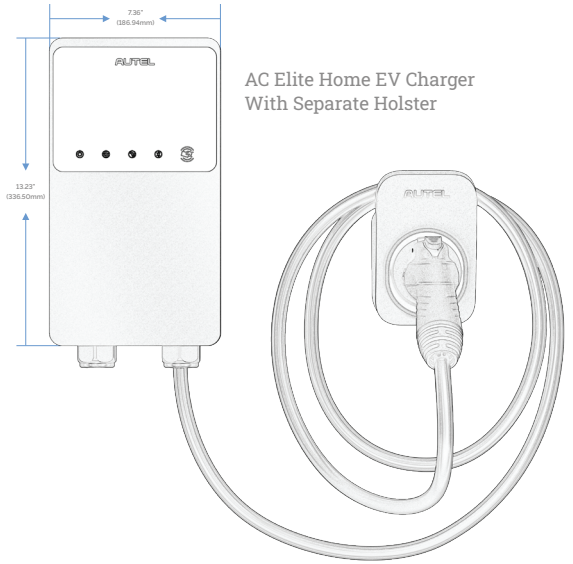

# MAXI**CHARGER**™ **ACELITE HOME** LEVEL 2 ELECTRIC VEHICLE CHARGER SPECIFICATIONS

AC Elite Home EV Charger  
With In-Body Holster

**AUTEL® MAXICHARGER™**  
**ACELITE HOME**  
 LEVEL 2 ELECTRIC VEHICLE CHARGER

### POWER

<b>INPUT/OUTPUT POWER RATING &amp; CURRENT</b>	9.6kW (240V AC*40A) Or 12kW (240V AC*50A) Output Amperage Adjustable Via Mobile App, From 6A To 40A Or 50A
<b>INPUT/OUTPUT VOLTAGE</b>	208V±15%; 240V±15%, 60Hz
<b>NETWORK TYPE</b>	L1/N+PE, L1/L2/PE
<b>CONNECTOR TYPE</b>	SAE J1772, 25ft (7.5m)
<b>GROUND FAULT DETECTION</b>	20mA CCID
<b>PROTECTION</b>	Overcurrent, Overvoltage, Undervoltage, Integrated Surge Protection
<b>POWER MEASUREMENT ACCURACY</b>	+/- 1.0% From 1% To Full Scale
<b>POWER CORD</b>	NEMA 6-50 / NEMA 14-50 / Hardwired