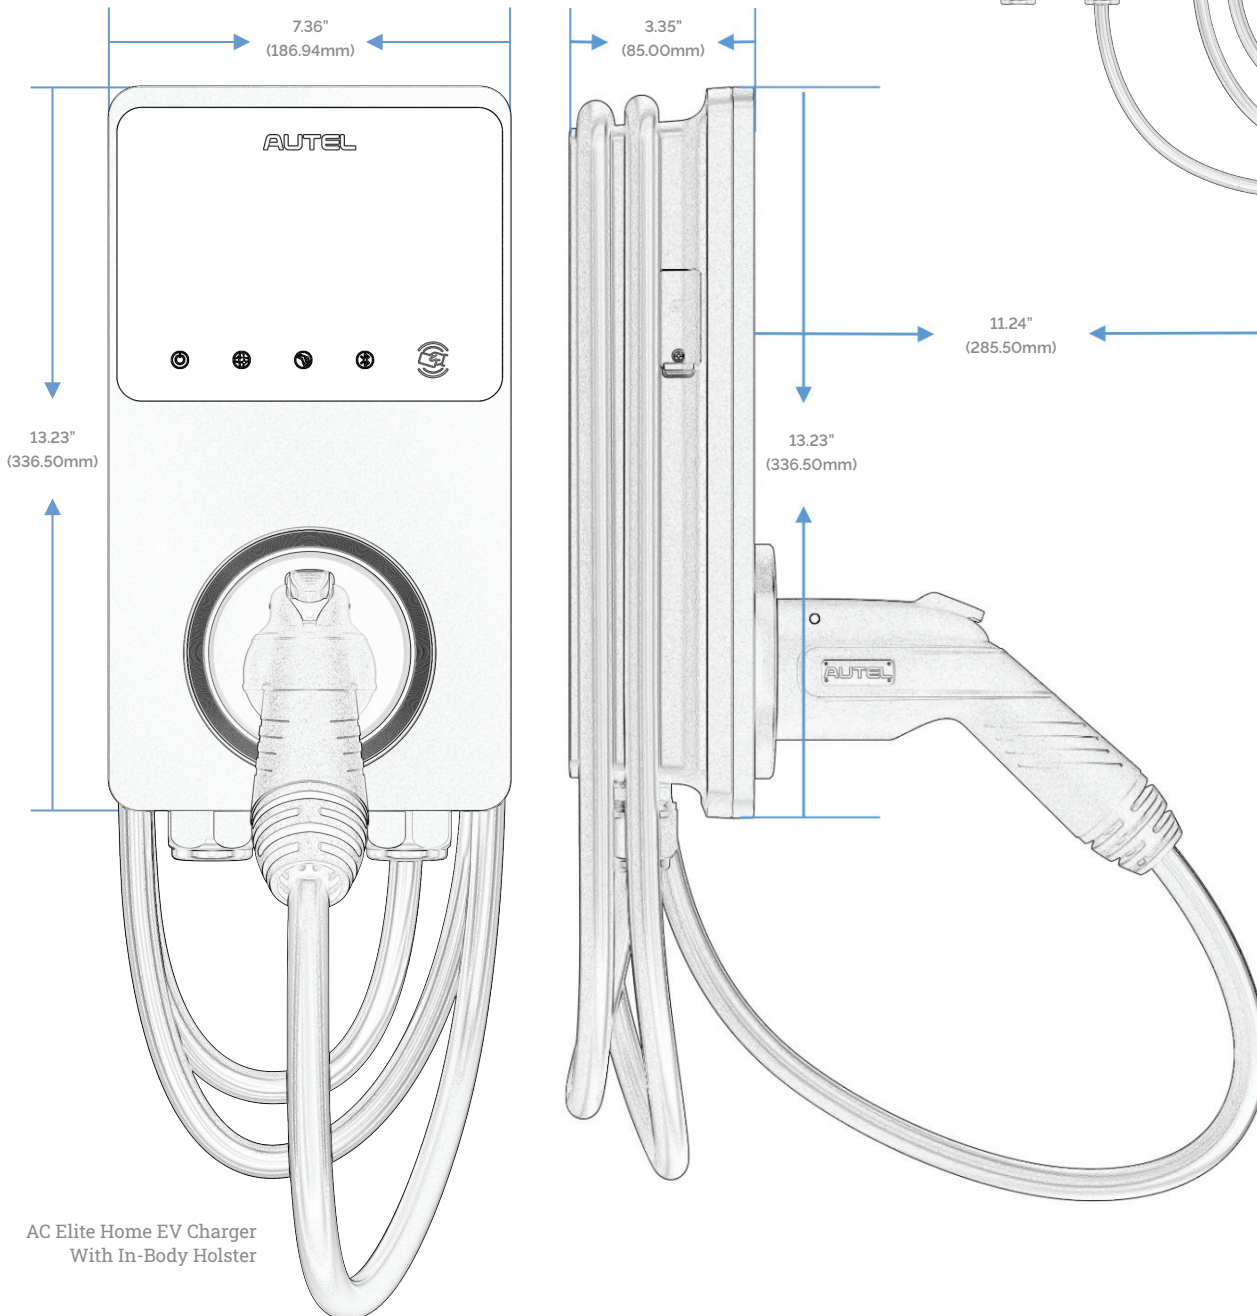

# MAXI**CHARGER**™ **ACELITE HOME** LEVEL 2 ELECTRIC VEHICLE CHARGER SPECIFICATIONS

AC Elite Home EV Charger  
With In-Body Holster

**AUTEL® MAXICHARGER™**  
**ACELITE HOME**  
 LEVEL 2 ELECTRIC VEHICLE CHARGER

### POWER

<b>INPUT/OUTPUT POWER RATING &amp; CURRENT</b>	9.6kW (240V AC*40A) Or 12kW (240V AC*50A) Output Amperage Adjustable Via Mobile App, From 6A To 40A Or 50A
<b>INPUT/OUTPUT VOLTAGE</b>	208V±15%; 240V±15%, 60Hz
<b>NETWORK TYPE</b>	L1/N+PE, L1/L2/PE
<b>CONNECTOR TYPE</b>	SAE J1772, 25ft (7.5m)
<b>GROUND FAULT DETECTION</b>	20mA CCID
<b>PROTECTION</b>	Overcurrent, Overvoltage, Undervoltage, Integrated Surge Protection
<b>POWER MEASUREMENT ACCURACY</b>	+/- 1.0% From 1% To Full Scale
<b>POWER CORD</b>	NEMA 6-50 / NEMA 14-50 / Hardwired