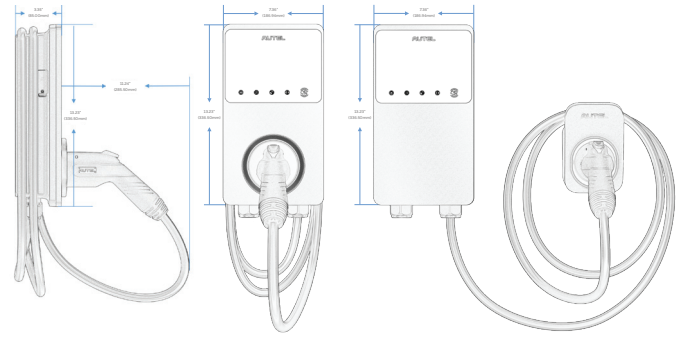

# MAXI**CHARGER**™ **ACELITE HOME** LEVEL 2 ELECTRIC VEHICLE CHARGER SPECIFICATIONS

AC Elite Home EV Charger  
With In-Body Holster

**AUTEL® MAXICHARGER™**  
**ACELITE HOME**  
 LEVEL 2 ELECTRIC VEHICLE CHARGER

### POWER

<b>INPUT/OUTPUT POWER RATING &amp; CURRENT</b>	9.6kW (240V AC*40A) Or 12kW (240V AC*50A) Output Amperage Adjustable Via Mobile App, From 6A To 40A Or 50A
<b>INPUT/OUTPUT VOLTAGE</b>	208V±15%; 240V±15%, 60Hz
<b>NETWORK TYPE</b>	L1/N+PE, L1/L2/PE
<b>CONNECTOR TYPE</b>	SAE J1772, 25ft (7.5m)
<b>GROUND FAULT DETECTION</b>	20mA CCID
<b>PROTECTION</b>	Overcurrent, Overvoltage, Undervoltage, Integrated Surge Protection
<b>POWER MEASUREMENT ACCURACY</b>	+/- 1.0% From 1% To Full Scale
<b>POWER CORD</b>	NEMA 6-50 / NEMA 14-50 / Hardwired