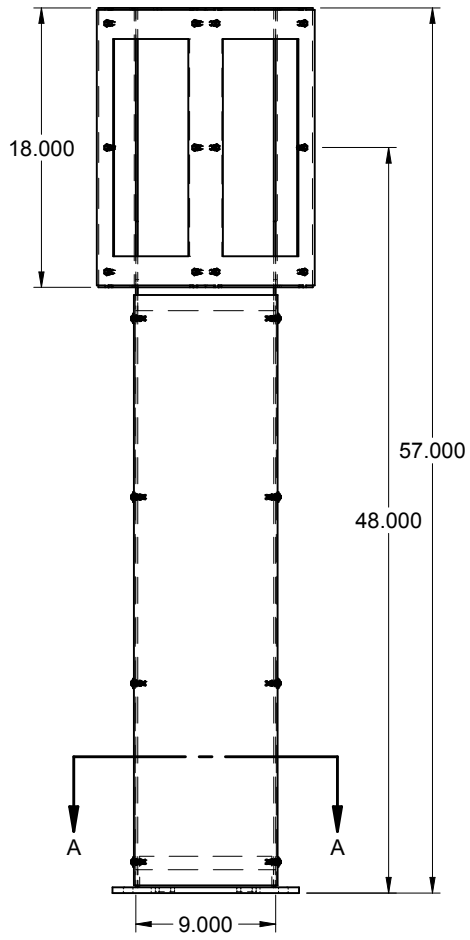

SECTION A-A

ITEM	PART NUMBER	QTY
1	BEQ-PDS-1100-REV 00	1
2	BEQ-PDDC-1602-REV 00	1
3	R 0.250 SS	8
4	95635A540 VIS HEX TETE RONDE 0.250-20 X 0.750 SS	8

COLOR: DS211A108 (RAL 7024)

MECHANICAL ASSEMBLY