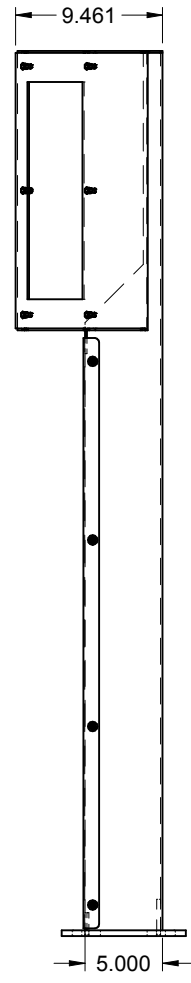

SECTION A-A

ITEM	PART NUMBER	QTY
1	BEQ-PDS-1100-REV 00	1
2	BEQ-PDDC-1602-REV 00	1
3	R 0.250 SS	8
4	95635A540 VIS HEX TETE RONDE 0.250-20 X 0.750 SS	8

COLOR: DS211A108 (RAL 7024)

MECHANICAL ASSEMBLY