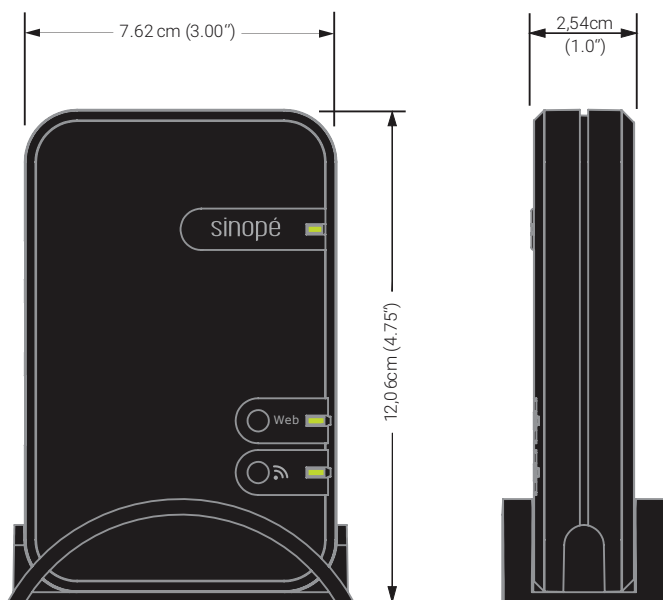

Control your smart home devices while saving energy.

GT130

SMART GATEWAY GT130

ADDED VALUE

- Neat and discreet
- Ready to use: no configuration required
- Secure encrypted protocol
- Possibility to connect all your Sinopé Zigbee devices
- Neviweb® app is free, intuitive and easy to use
- 3-year warranty

OPERATION

- Once installed, the GT130 gateway automatically connects to Internet
- Included: desk stand, adaptor (120 V), Ethernet cable

Remote access requires a permanent Internet connection.

sinopé

T: 450.741.7700 TF: 1.855.741.7701