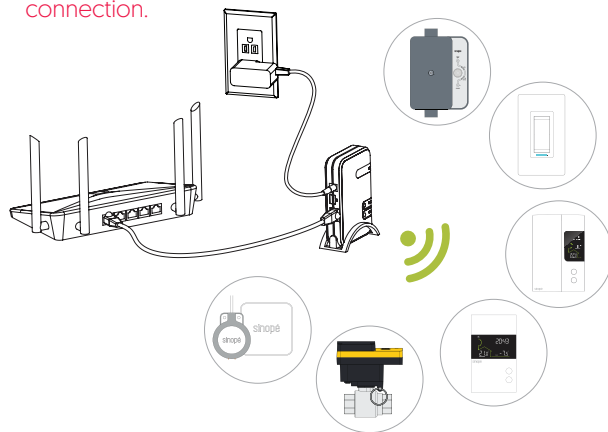

sinopé

SMART GATEWAY
GT130

zigbee 3.0

THE HEART OF THE SINOPE
SMART HOME

With the GT130 gateway, you can now stay connected and manage in real time all your Neviweb® compatible devices through the Neviweb app.

Control your smart home devices while saving energy.

GT130

SMART GATEWAY GT130

ADDED VALUE

- Neat and discreet
- Ready to use: no configuration required
- Secure encrypted protocol
- Possibility to connect all your Sinopé Zigbee devices
- Neviweb® app is free, intuitive and easy to use
- 3-year warranty

OPERATION

- Once installed, the GT130 gateway automatically connects to Internet
- Included: desk stand, adaptor (120 V), Ethernet cable

Remote access requires a permanent Internet connection.

sinopé

T: 450.741.7700 TF: 1.855.741.7701